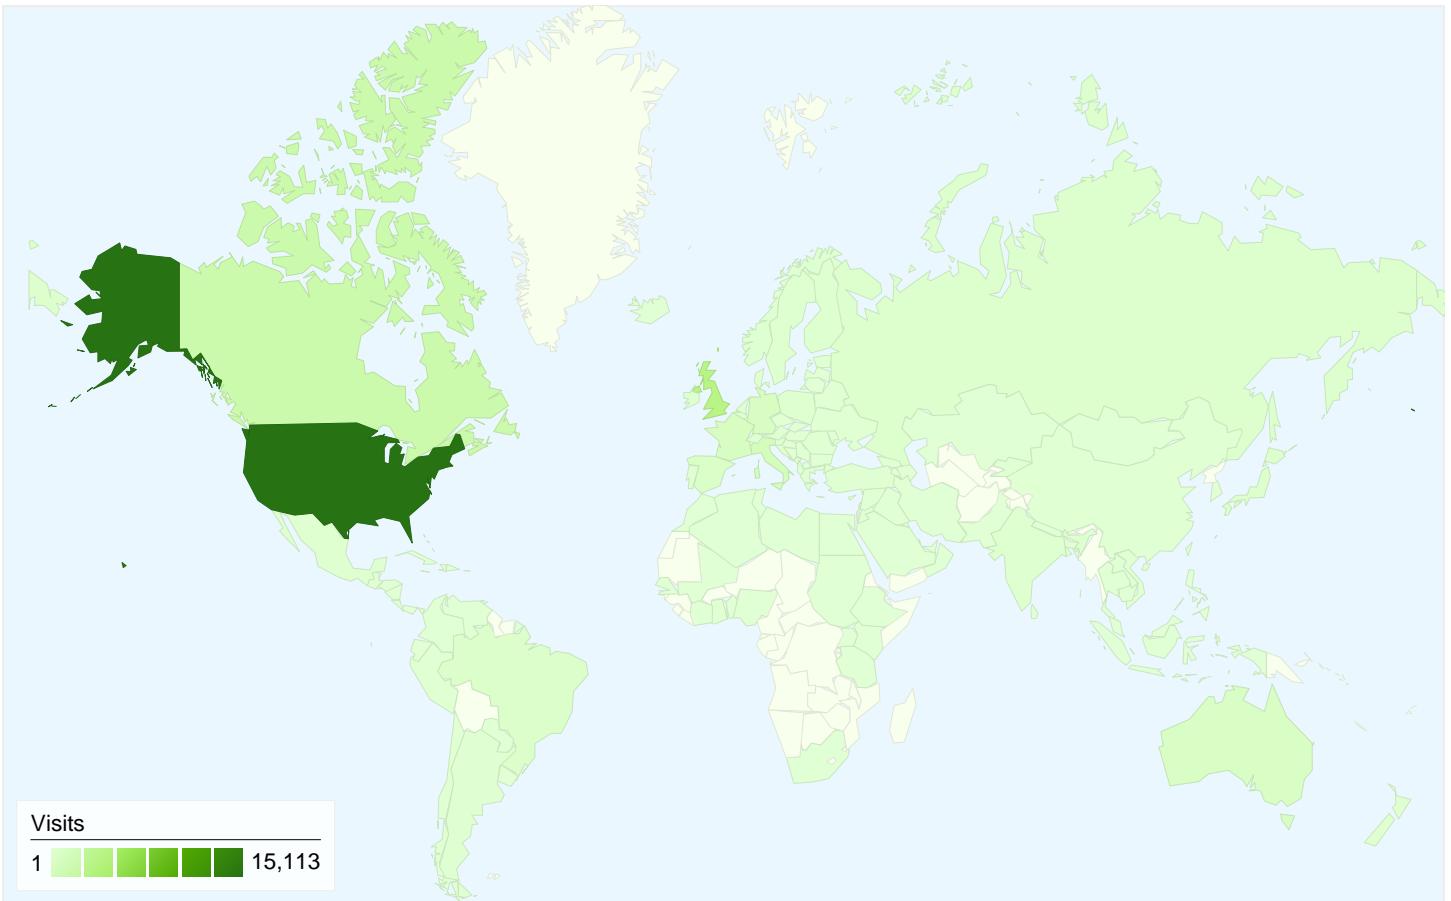

Visitors
20,833

Map Overlay

Traffic Sources Overview

- **Search Engines**
20,298.00 (67.47%)
- **Referring Sites**
5,152.00 (17.13%)
- **Direct Traffic**
4,634.00 (15.40%)

Content Overview

| Pages | Pageviews | % Pageviews |
|-------------------|-----------|-------------|
| / | 9,719 | 11.28% |
| /info/top100.html | 5,772 | 6.70% |
| /video/index.html | 3,420 | 3.97% |
| /index.html | 2,039 | 2.37% |
| /search.html | 2,024 | 2.35% |

20,833 people visited this site

30,084 Visits

20,833 Absolute Unique Visitors

86,192 Pageviews

2.87 Average Pageviews

00:01:51 Time on Site

66.18% Bounce Rate

62.44% New Visits

All traffic sources sent a total of 30,084 visits

-  **15.40%** Direct Traffic
-  **17.13%** Referring Sites
-  **67.47%** Search Engines

- **Search Engines**
20,298.00 (67.47%)
- **Referring Sites**
5,152.00 (17.13%)
- **Direct Traffic**
4,634.00 (15.40%)

30,084 visits came from 136 countries/territories

Site Usage

| Country/Territory | Visits | Pages/Visit | Avg. Time on Site | % New Visits | Bounce Rate |
|---|--|--|--|--|-------------|
| Visits 30,084 % of Site Total: 100.00% | Pages/Visit 2.87 Site Avg: 2.87 (0.00%) | Avg. Time on Site 00:01:51 Site Avg: 00:01:51 (0.00%) | % New Visits 62.22% Site Avg: 62.44% (-0.36%) | Bounce Rate 66.18% Site Avg: 66.18% (0.00%) | |
| United States | 15,113 | 3.08 | 00:02:02 | 62.78% | 65.18% |
| United Kingdom | 3,499 | 2.68 | 00:01:45 | 60.70% | 67.85% |
| Canada | 1,779 | 3.15 | 00:01:45 | 67.23% | 63.69% |
| Italy | 1,039 | 2.74 | 00:03:07 | 41.19% | 66.89% |
| Germany | 814 | 4.11 | 00:01:41 | 58.97% | 62.90% |
| France | 762 | 2.50 | 00:01:25 | 64.57% | 66.27% |
| Australia | 708 | 2.33 | 00:01:34 | 54.80% | 63.28% |
| Spain | 609 | 2.50 | 00:01:50 | 63.22% | 66.34% |
| Brazil | 415 | 2.44 | 00:01:00 | 63.37% | 73.01% |