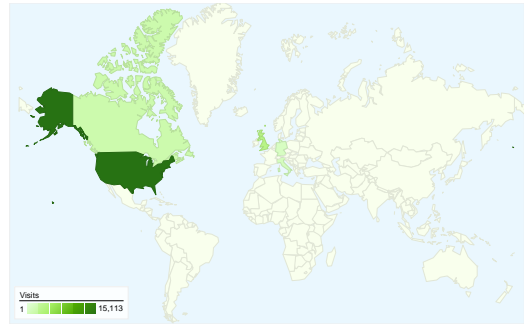

Site Usage

30,084 Visits

66.18% Bounce Rate

86,192 Pageviews

00:01:51 Avg. Time on Site

2.87 Pages/Visit

62.44% % New Visits

Visitors Overview

Visitors
20,833

Map Overlay

Traffic Sources Overview

- **Search Engines**
20,298.00 (67.47%)
- **Referring Sites**
5,152.00 (17.13%)
- **Direct Traffic**
4,634.00 (15.40%)

Content Overview

| Pages | Pageviews | % Pageviews |
|-------------------|-----------|-------------|
| / | 9,719 | 11.28% |
| /info/top100.html | 5,772 | 6.70% |
| /video/index.html | 3,420 | 3.97% |
| /index.html | 2,039 | 2.37% |
| /search.html | 2,024 | 2.35% |

20,833 people visited this site

30,084 Visits

20,833 Absolute Unique Visitors

86,192 Pageviews

2.87 Average Pageviews

00:01:51 Time on Site

66.18% Bounce Rate

62.44% New Visits

30,084 visits came from 136 countries/territories

Site Usage

| Country/Territory | Visits | Pages/Visit | Avg. Time on Site | % New Visits | Bounce Rate |
|---|--|--|--|--|-------------|
| Visits 30,084 % of Site Total: 100.00% | Pages/Visit 2.87 Site Avg: 2.87 (0.00%) | Avg. Time on Site 00:01:51 Site Avg: 00:01:51 (0.00%) | % New Visits 62.22% Site Avg: 62.44% (-0.36%) | Bounce Rate 66.18% Site Avg: 66.18% (0.00%) | |
| United States | 15,113 | 3.08 | 00:02:02 | 62.78% | 65.18% |
| United Kingdom | 3,499 | 2.68 | 00:01:45 | 60.70% | 67.85% |
| Canada | 1,779 | 3.15 | 00:01:45 | 67.23% | 63.69% |
| Italy | 1,039 | 2.74 | 00:03:07 | 41.19% | 66.89% |
| Germany | 814 | 4.11 | 00:01:41 | 58.97% | 62.90% |
| France | 762 | 2.50 | 00:01:25 | 64.57% | 66.27% |
| Australia | 708 | 2.33 | 00:01:34 | 54.80% | 63.28% |
| Spain | 609 | 2.50 | 00:01:50 | 63.22% | 66.34% |
| Brazil | 415 | 2.44 | 00:01:00 | 63.37% | 73.01% |